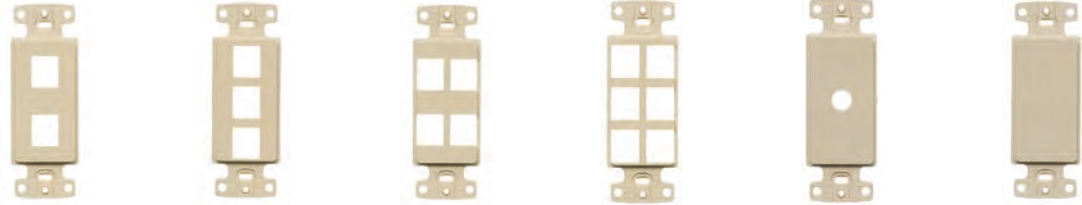

Features

Decorator frames provide a stylized look for that finishing touch. This allows all devices to match. Multimedia jacks insert into frame for custom configuration.

- Elongated strap for better wall box mounting
- High impact-resistant thermoplastic frame
- UL Listed 1863 - Communication Circuit Accessory and CSA Certified

Decorator Frames

Color	1-Gang, 2-Port	1-Gang, 3-Port	1-Gang, 4-Port	1-Gang, 6-Port	1-Gang, Adapter .406" (10.30) Dia. Hole*	1-Gang, Adapter Blank**
Black	NS612BK	NS613BK	NS614BK	NS616BK	NS621BK	NS620BK
Gray	NS612GY	NS613GY	NS614GY	NS616GY	NS621GY	NS620GY
Ivory	NS612I	NS613I	NS614I	NS616I	NS621I	NS620I
Light Almond	NS612LA	NS613LA	NS614LA	NS616LA	NS621LA	NS620LA
White	NS612W	NS613W	NS614W	NS616W	NS621W	NS620W

Note: *For use with rotary dimmers or to pull through AV or telephone cable.
 **To fill an extra decorator opening or to create customized openings.

Multimedia Face Plates

Description	1-Gang, 1-Port Plate		1-Gang, 2-Port Plate		1-Gang, 3-Port Plate	
	Standard (4.63" x 2.88")	Mid-Size (4.88" x 3.13")	Standard (4.63" x 2.88")	Mid-Size (4.88" x 3.13")	Standard (4.63" x 2.88")	Mid-Size (4.88" x 3.13")
Color						
Black	NSP11BK	NSP101BK	NSP12BK	NSP102BK	NSP13BK	NSP103BK
Gray	NSP11GY	NSP101GY	NSP12GY	NSP102GY	NSP13GY	NSP103GY
Ivory	NSP11I	NSP101I	NSP12I	NSP102I	NSP13I	NSP103I
Light Almond	NSP11LA	NSP101LA	NSP12LA	NSP102LA	NSP13LA	NSP103LA
White	NSP11W	NSP101W	NSP12W	NSP102W	NSP13W	NSP103W

Description	1-Gang, 4-Port Plate		1-Gang, 6-Port Plate		2-Gang, 4-Port Plate	2-Gang, 6-Port Plate
	Standard (4.63" x 2.88")	Mid-Size (4.88" x 3.13")	Standard (4.63" x 2.88")	Mid-Size (4.88" x 3.13")	Standard (4.63" x 4.69")	Standard (4.63" x 4.69")
Color						
Black	NSP14BK	NSP104BK	NSP16BK	NSP106BK	NSP24BK	NSP26BK
Gray	NSP14GY	NSP104GY	NSP16GY	NSP106GY	NSP24GY	NSP26GY
Ivory	NSP14I	NSP104I	NSP16I	NSP106I	NSP24I	NSP26I
Light Almond	NSP14LA	NSP104LA	NSP16LA	NSP106LA	NSP24LA	NSP26LA
White	NSP14W	NSP104W	NSP16W	NSP106W	NSP24W	NSP26W